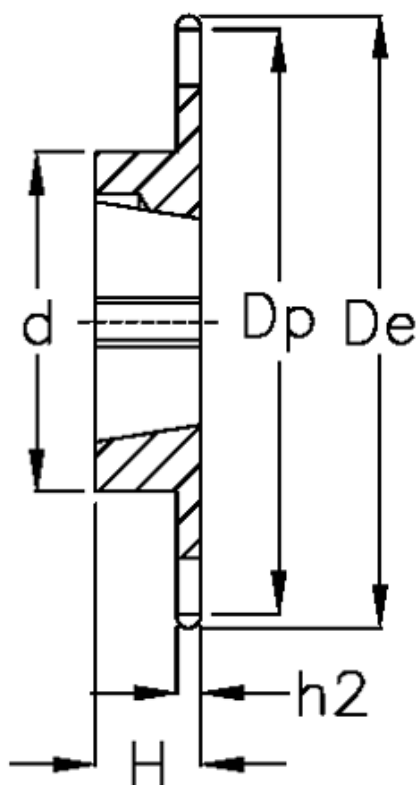

Data Sheet

Article number: 616031003017

Description: Taperbored sprocket 06 B-1 Z=17 simplex
for bushing 1008

Measures

C	= 1
d	= 45
De	= 55.3
Dp	= 51.83
For bush	= 1008
For chain size	= 3/8" x 7/32"
For chain type	= 06 B-1
H	= 22

h1	= 5.3
Material	= Stål
Number of teeth	= 17